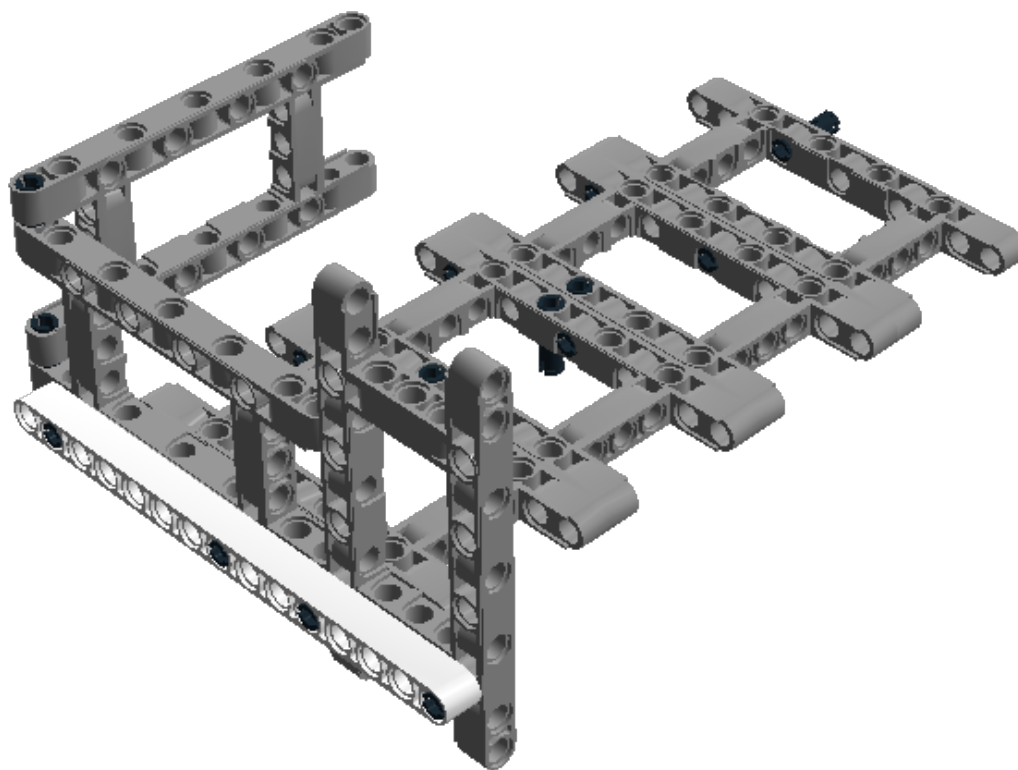

LEGO DIGITAL DESIGNER 4.2

Model Name:

Number of Bricks: 102

Step 1 of 38

1 x

1 x

Step 2 of 38

1 x

3 x

Step 3 of 38

2 x

2 x

Step 4 of 38

Step 5 of 38

2 x

Step 6 of 38

2 x

2 x

Step 7 of 38

4 x

Step 8 of 38

1 x

1 x

Step 9 of 38

3 x

1 x

Step 10 of 38

1 x

Step 11 of 38

2 x

2 x

Step 12 of 38