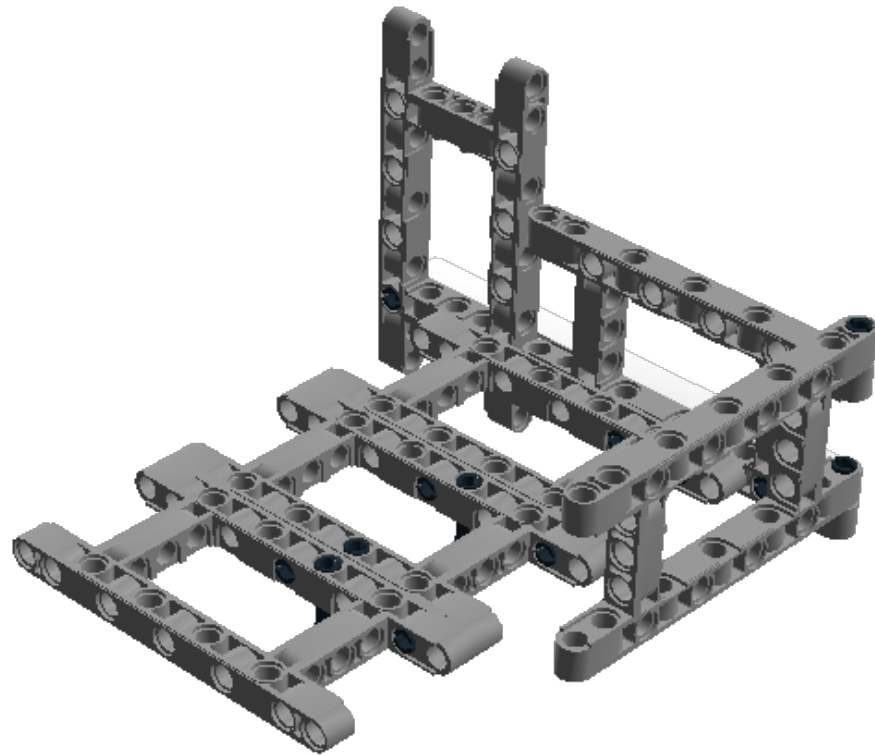

LEGO DIGITAL DESIGNER 4.2

Model Name:

Number of Bricks: 102

Step 1 of 38

1 x

1 x

Step 2 of 38

1 x

3 x

Step 3 of 38

2 x

2 x

Step 4 of 38

Step 5 of 38

2 x

Step 6 of 38

2 x

2 x

Step 7 of 38

4 x

Step 8 of 38

1 x

1 x

Step 9 of 38

3 x

1 x

Step 10 of 38

1 x

Step 11 of 38

2 x

2 x

Step 12 of 38