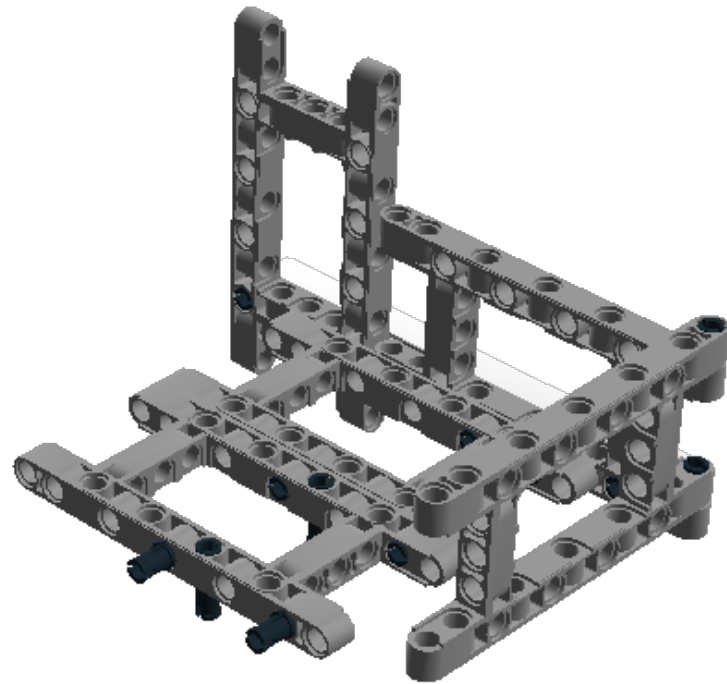

LEGO DIGITAL DESIGNER 4.2

Model Name:

Number of Bricks: 102

Step 1 of 38

1 x

1 x

Step 2 of 38

1 x

3 x

Step 3 of 38

2 x

2 x

Step 4 of 38

Step 5 of 38

2 x

Step 6 of 38

2 x

2 x

Step 7 of 38

4 x

Step 8 of 38

1 x

1 x

Step 9 of 38

3 x

1 x

Step 10 of 38

1 x

Step 11 of 38

2 x

2 x

Step 12 of 38