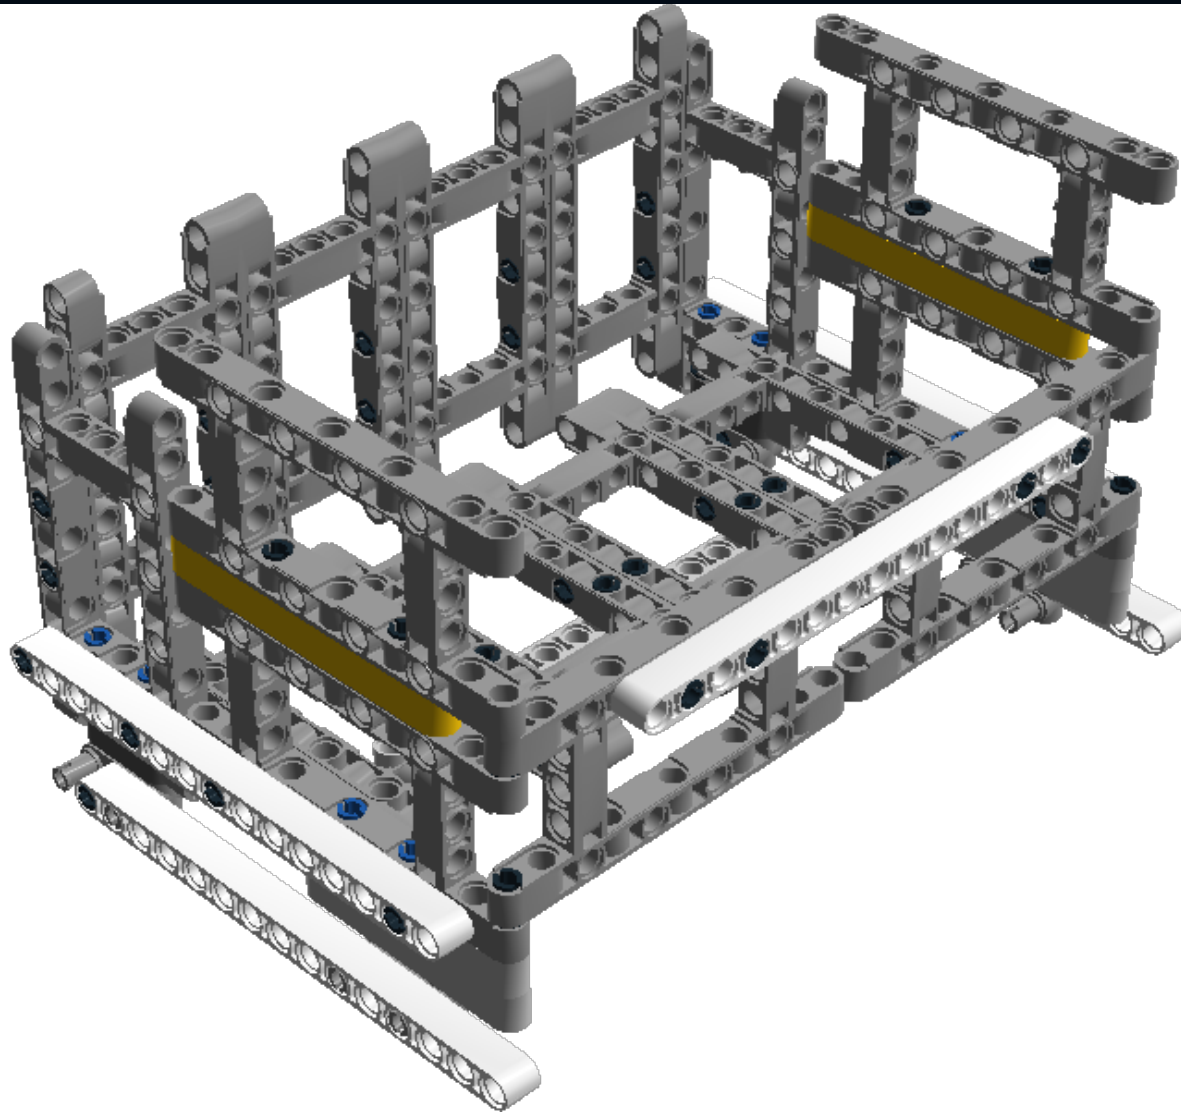

LEGO DIGITAL DESIGNER 4.2

Model Name:

Number of Bricks: 102

Step 1 of 38

1 x

1 x

Step 2 of 38

1 x

3 x

Step 3 of 38

2 x

2 x

Step 4 of 38

Step 5 of 38

2 x

Step 6 of 38