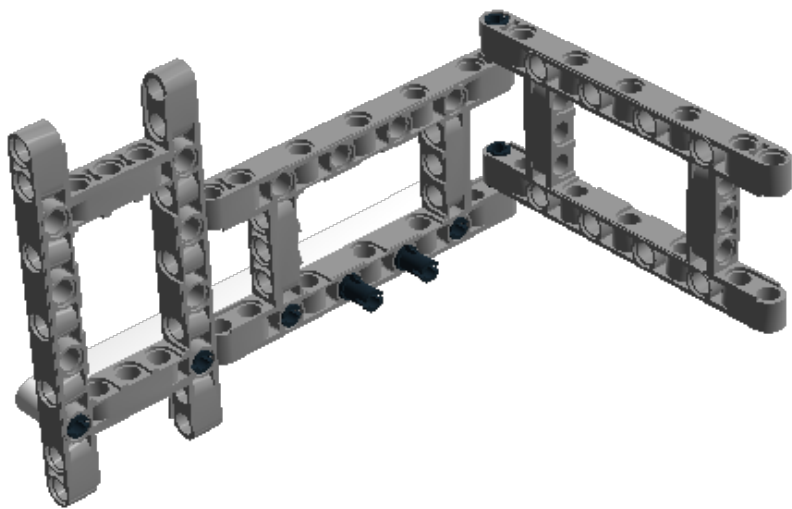

LEGO DIGITAL DESIGNER 4.2

Model Name:

Number of Bricks: 102

Step 1 of 38

1 x

1 x

Step 2 of 38

1 x

3 x

Step 3 of 38

2 x

2 x

Step 4 of 38

Step 5 of 38

2 x

Step 6 of 38

2 x

2 x

Step 7 of 38

4 x

Step 8 of 38

1 x

1 x

Step 9 of 38