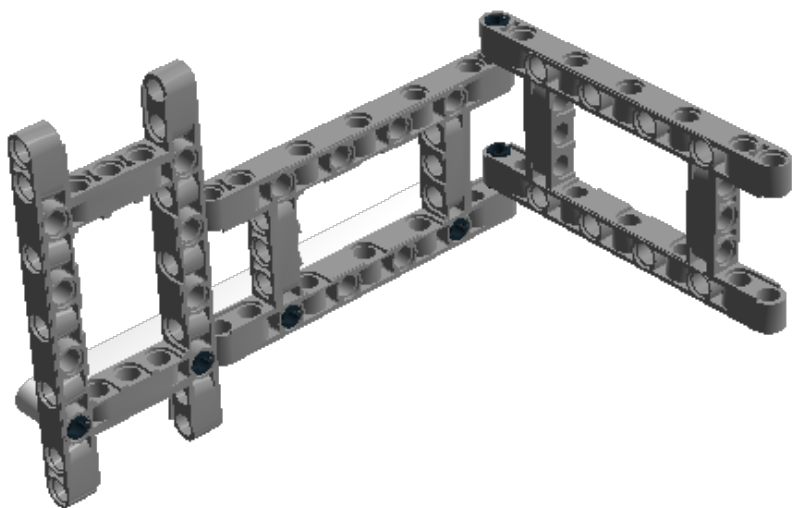

LEGO DIGITAL DESIGNER 4.2

Model Name:

Number of Bricks: 102

Step 1 of 38

1 x

1 x

Step 2 of 38

1 x

3 x

Step 3 of 38

2 x

2 x

Step 4 of 38

Step 5 of 38

2 x

Step 6 of 38

2 x

2 x

Step 7 of 38

4 x

Step 8 of 38

1 x

1 x

Step 9 of 38