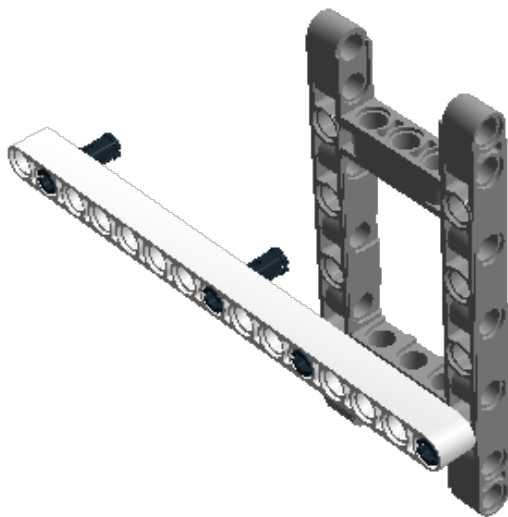

LEGO DIGITAL DESIGNER 4.2

Model Name:

Number of Bricks: 102

Step 1 of 38

1 x

1 x

Step 2 of 38

1 x

3 x

Step 3 of 38

2 x

2 x

Step 4 of 38

Step 5 of 38

2 x

Step 6 of 38