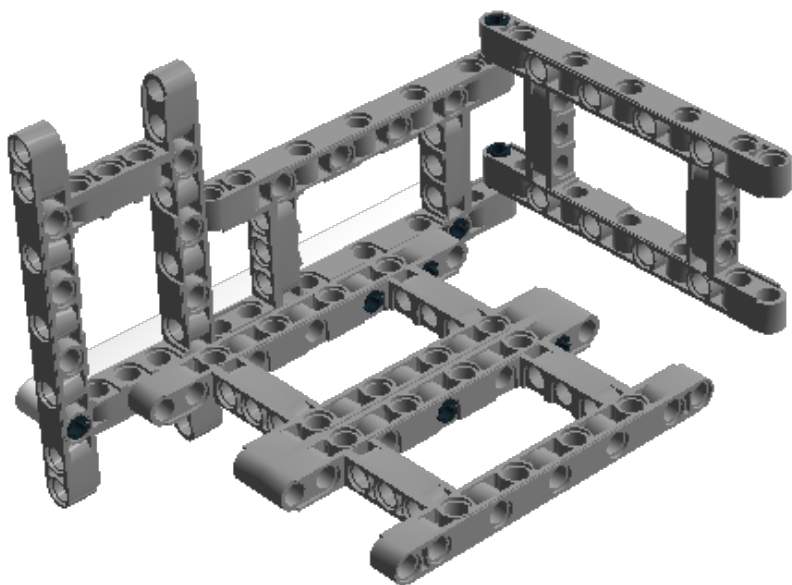

LEGO DIGITAL DESIGNER 4.2

Model Name:

Number of Bricks: 102

Step 1 of 38

1 x

1 x

Step 2 of 38

1 x

3 x

Step 3 of 38

2 x

2 x

Step 4 of 38

Step 5 of 38

2 x

Step 6 of 38

2 x

2 x

Step 7 of 38

4 x

Step 8 of 38

1 x

1 x

Step 9 of 38

3 x

1 x

Step 10 of 38

1 x

Step 11 of 38

2 x

2 x

Step 12 of 38